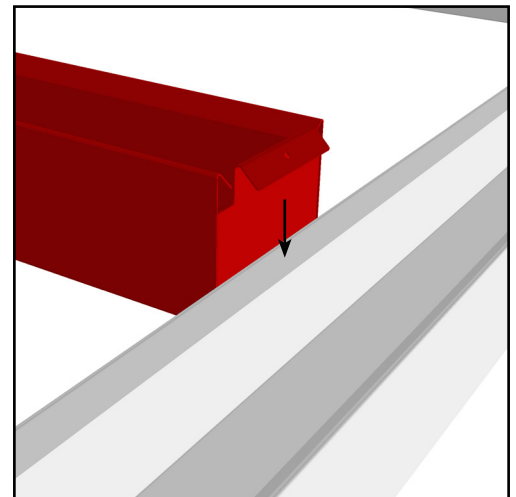

## HOOK SECONDARY CHANNEL

Hook Secondary Channels is a hook-on channel to be suspended onto the grid by hanging between two edges of the Fixpoint open grid ceiling square.

Useful when you need an extra grid profile to suspend signs or for example fixing a wall support clamp anywhere in the grid square. This gives the user a very flexible way of using the grid for multiple suspension purposes.

We recommend that you secure the Hook Secondary Channel by fixing it on the edges with self-tapping screws if using it for more than just its aesthetic value.

Material: Powder coated steel sheet. Colour: White RAL 9010. Others on request.

### HALF LENGTH CHANNEL

04-067-A L 900 MM

04-067-18-A L 800 MM

04-067-15-A L 650 MM

### EASY SUSPENDED ON THE EDGE OF A GRID CHANNEL

MEASUREMENTS: