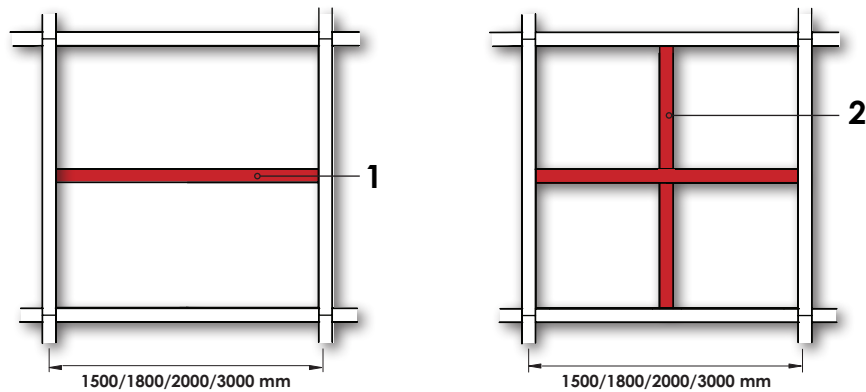

## HOOK SECONDARY CHANNEL

Hook Secondary Channels is a hook-on channel to be suspended onto the grid by hanging between two edges of the Fixpoint open grid ceiling square.

Useful when you need an extra grid profile to suspend signs or for example fixing a wall support clamp anywhere in the grid square. This gives the user a very flexible way of using the grid for multiple suspension purposes.

We recommend that you secure the Hook Secondary Channel by fixing it on the edges with self-tapping screws if using it for more than just its aesthetic value.

Material: Powder coated steel sheet. Colour: White RAL 9010. Others on request.

Available in different lengths and widths. Standard sizes as below:

### FULL LENGTH CHANNEL

04-067 L 1900 MM

04-067-18 L 1700 MM

04-067-15 L 1400 MM