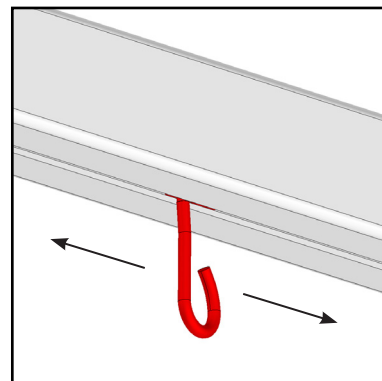

SLIDING HOOK 06-028 FOR DECORAIL

SLIDING HOOK
Is dropped down from the decorail and can be positioned anywhere along the rail.