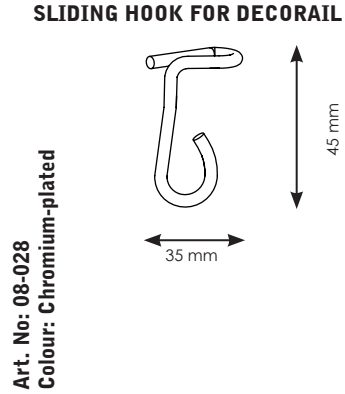

# DISPLAY HOOKS FOR GRID CHANNEL AND DECORAIL

## DISPLAY HOOKS FOR GRID CHANNEL AND DECORAILS

Display hooks can be used for multiple usage for suspending visual merchandising products in your store. Material: 4,0 mm steel rod.

QUICK GUIDELINES:

### HOOK FOR GRID CHANNEL

**HOOK FOR GRID CHANNEL**  
Easily attached by hanging around grid ceiling profile.

### SLIDING HOOK 06-028 FOR DECORAIL

**SLIDING HOOK**  
Is dropped down from the decorail and can be positioned anywhere along the rail.