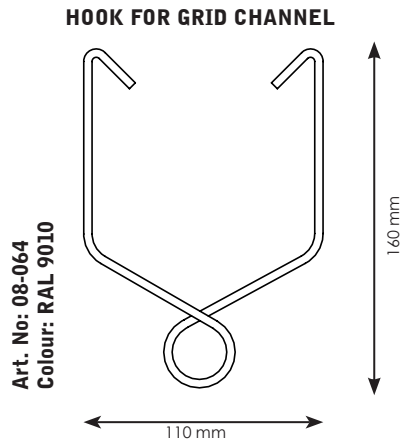

# DISPLAY HOOKS FOR GRID CHANNEL AND DECORAIL

## DISPLAY HOOKS FOR GRID CHANNEL AND DECORAILS

Display hooks can be used for multiple usage for suspending visual merchandising products in your store. Material: 4,0 mm steel rod.

QUICK GUIDELINES:

### HOOK FOR GRID CHANNEL

**HOOK FOR GRID CHANNEL**  
Easily attached by hanging around grid ceiling profile.