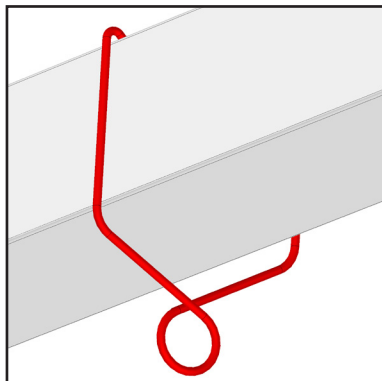

# DISPLAY HOOKS FOR GRID CHANNEL AND DECORAIL

## DISPLAY HOOKS FOR GRID CHANNEL AND DECORAILS

Display hooks can be used for multiple usage for suspending visual merchandising products in your store. Material: 4,0 mm steel rod.

QUICK GUIDELINES:

### HOOK FOR GRID CHANNEL

**HOOK FOR GRID CHANNEL**  
Easily attached by hanging around grid ceiling profile.