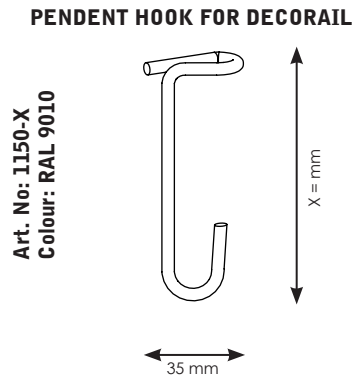

# DISPLAY HOOKS FOR GRID CHANNEL AND DECORAIL

## DISPLAY HOOKS FOR GRID CHANNEL AND DECORAILS

Display hooks can be used for multiple usage for suspending visual merchandising products in your store. Material: 4,0 mm steel rod.

QUICK GUIDELINES:

### HOOK FOR GRID CHANNEL

**HOOK FOR GRID CHANNEL**  
Easily attached by hanging around grid ceiling profile.

### SLIDING HOOK 06-028 FOR DECORAIL

**SLIDING HOOK**  
Is dropped down from the decorail and can be positioned anywhere along the rail.