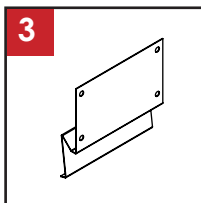

## BRACKETS FOR POWER SOCKETS

Bracket to support power sockets in the Fixpoint grid ceiling system profile 100x80 mm. Integrate the electrical installation for the light system and other necessary electrical installations in a very flexible way.

Standard (art. no: 05-077) supplied in white RAL 9010 and without holes. Different fixing holes for all kind of sockets are available on request.

Material: Powder coated steel sheet.

MEASUREMENTS:

## EXAMPLES OF STANDARD AND ADAPTED BRACKETS

**05-077**  
BRACKET F. POWER SOCKET OUTLET FOR SELF-TAPPING SCREWS.

**05-013**  
BRACKET F. 4 WAY ELJO POWER OUTLET.

**08-003-02**  
BRACKET F. 4 WAY ENSTO NET