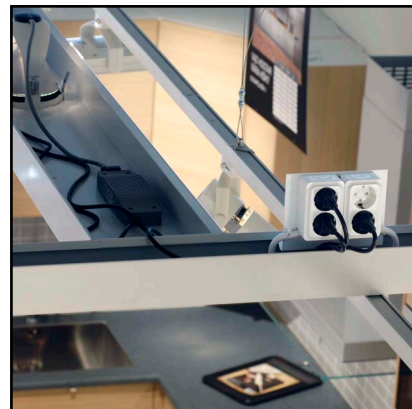

## BRACKETS FOR POWER SOCKETS

Bracket to support power sockets in the Fixpoint grid ceiling system profile 100x80 mm. Integrate the electrical installation for the light system and other necessary electrical installations in a very flexible way.

Standard (art. no: 05-077) supplied in white RAL 9010 and without holes. Different fixing holes for all kind of sockets are available on request.

Material: Powder coated steel sheet.

MEASUREMENTS: