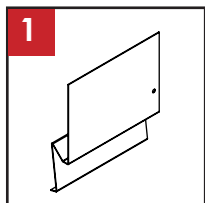

EXAMPLES OF STANDARD AND ADAPTED BRACKETS

05-077
BRACKET F. POWER SOCKET OUTLET FOR SELF-TAPPING SCREWS.