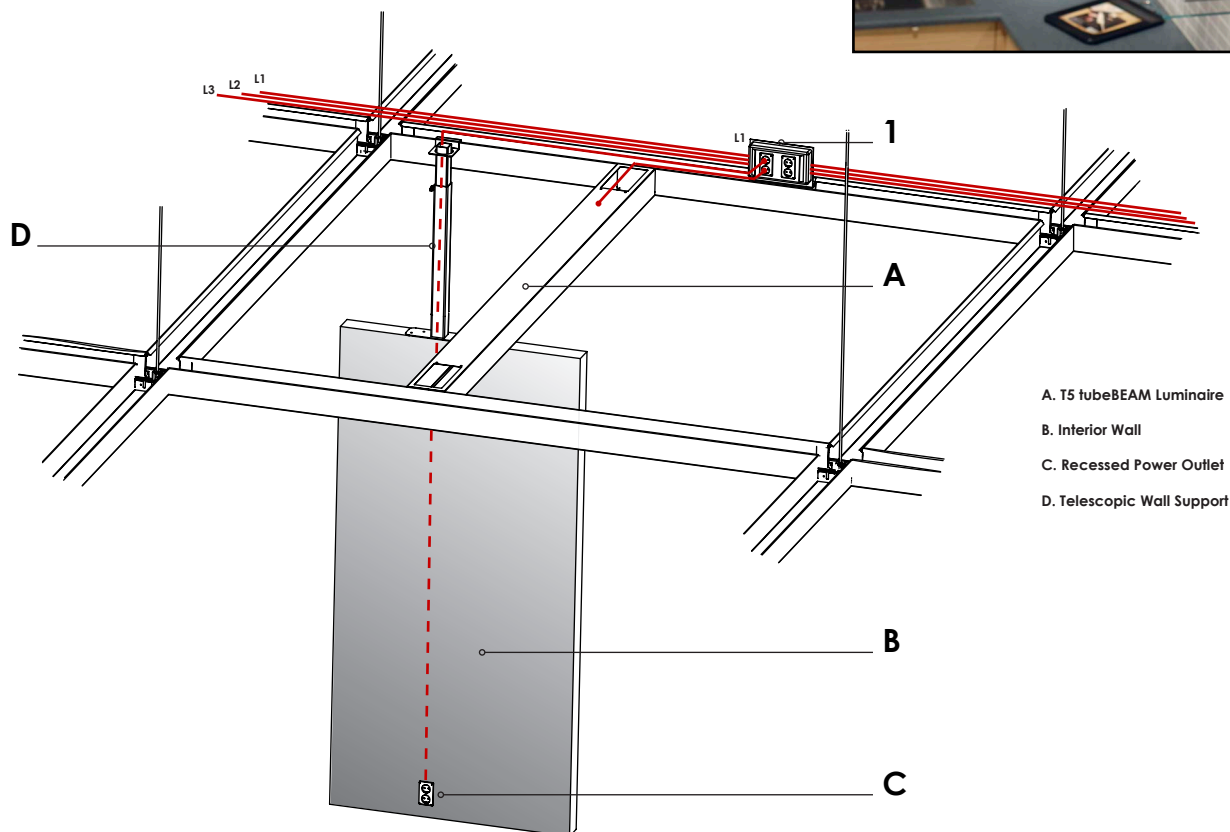

## BRACKETS FOR POWER SOCKETS

Bracket to support power sockets in the Fixpoint grid ceiling system profile 100x80 mm. Integrate the electrical installation for the light system and other necessary electrical installations in a very flexible way.

Standard (art. no: 05-077) supplied in white RAL 9010 and without holes. Different fixing holes for all kind of sockets are available on request.

Material: Powder coated steel sheet.

MEASUREMENTS:

## EXAMPLES OF STANDARD AND ADAPTED BRACKETS

**05-077**  
BRACKET F. POWER SOCKET OUTLET FOR SELF-TAPPING SCREWS.

**05-013**  
BRACKET F. 4 WAY ELJO POWER OUTLET.

**08-003-02**  
BRACKET F. 4 WAY ENSTO NET