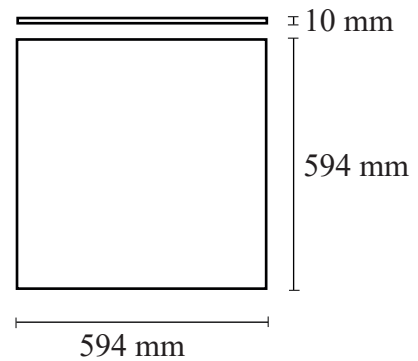

Naos 6060

Recessed LED-panel for 600x600 T24-profile ceiling structure system.

Can be installed directly to ceiling structure with a frame accessory.

LED Driver with 3,0 meter cable and 2-pin EU-plug.

Available in LED with colour 3000 K, 3500 K and 4000 K.

Warranty 5 years

Colour: White

Material	Aluminium / Polycarbonate
Colour temp [K]	3000 K / 3500 K / 4000 K
Design LED life	L70 50 000 h (T _a 25°)
CRI	+80
Initial MacAdam	3 SDCM
Lumen/watt	120 lm/watt
Lumen range	2500 - 4250 lm (22 - 40 W)
Nominal Voltage	230/240 V, 50 Hz
Form protection	IP20. Class III. CE-approved
Weight	0,69 kg
Connection	3,0 Meter cable and EU plug
Dimensions	594 x 594 x 10 mm

Item No.	Description	Reflector	Dimensions	Painting colour	Energy consumption	Lumen output	Colour temperature, CRI
9290 016 87706	Naos LED Panel 6060 830 MD2	White	594x594 mm	White	22 W - 40 W	2850 - 4240	3000 K, CRI 80
9290 028 28006	Naos LED Panel 6060 835 MD2	White	594x594 mm	White	22 W - 40 W	2850 - 4240	3500 K, CRI 80
9290 016 87806	Naos LED Panel 6060 840 MD2	White	594x594 mm	White	22 W - 40 W	2850 - 4240	4000 K, CRI 80
161005 1400 DS	LED Driver 700 - 1500 mA, 3,0 M power cable with EU socket						