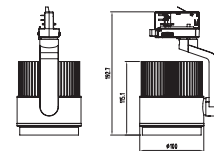

Color: white, black or gray.

Material
Colour temp [K]
Design LED life
CRI
Initial MacAdam
Power
Nominal Voltage
Form protection
Weight

Die-cast aluminium
 3000 K
 L70 B50 > 50 000 h (T_a 25°)
 80
 3 SDCM
 30 W
 230/240 V, 50 Hz
 IP 20. Class I. CE-approved
 0,7 kg

Dimensions [mm]

Colours

Item No.	Description	Painting colour	Power	Lumen output	EEC	LED Colour	Amount/Fuse 16 A C-type	Amount/Fuse 16 A B-type
150808-830-1201	plainLED AC, Spot 12°	White	30 W	1956 lm	A	3000 K	51	32
150808-830-2401	plainLED AC, Medium 24°	White	30 W	1960 lm	A	3000 K	51	32
150808-830-3801	plainLED AC, Flood 38°	White	30 W	1968 lm	A	3000 K	51	32
150808-830-1202	plainLED AC, Spot 12°	Grey	30 W	1956 lm	A	3000 K	51	32
150808-830-2402	plainLED AC, Medium 24°	Grey	30 W	1960 lm	A	3000 K	51	32
150808-830-3802	plainLED AC, Flood 38°	Grey	30 W	1968 lm	A	3000 K	51	32
150808-830-1203	plainLED AC, Spot 12°	Black	30 W	1956 lm	A	3000 K	51	32
150808-830-2403	plainLED AC, Medium 24°	Black	30 W	1960 lm	A	3000 K	51	32
150808-830-3803	plainLED AC, Flood 38°	Black	30 W	1968 lm	A	3000 K	51	32