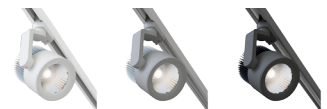

plainLED AC

AC-LED spotlight with global adapter for mounting on 3-phase track.

Lightfixture body made of aluminium.

Passive cooling of the LED chip for optimum service life and reliability.

Lens and reflector that creates a well-balanced light pattern with very high efficiency.

Color: white, black or gray.

Material
Colour temp [K]
Design LED life
CRI
Initial MacAdam
Power
Nominal Voltage
Form protection
Weight

Die-cast aluminium
 3000 K
 L70 B50 > 50 000 h (T_a 25°)
 80
 3 SDCM
 30 W
 230/240 V, 50 Hz
 IP 20. Class I. CE-approved
 0,7 kg

Dimensions [mm]

Colours

Item No.	Description	Painting colour	Power	Lumen output	EEC	LED Colour	Amount/Fuse 16 A C-type	Amount/Fuse 16 A B-type
150808-830-1201	plainLED AC, Spot 12°	White	30 W	1956 lm	A	3000 K	51	32
150808-830-2401	plainLED AC, Medium 24°	White	30 W	1960 lm	A	3000 K	51	32
150808-830-3801	plainLED AC, Flood 38°	White	30 W	1968 lm	A	3000 K	51	32
150808-830-1202	plainLED AC, Spot 12°	Grey	30 W	1956 lm	A	3000 K	51	32
150808-830-2402	plainLED AC, Medium 24°	Grey	30 W	1960 lm	A	3000 K	51	32
150808-830-3802	plainLED AC, Flood 38°	Grey	30 W	1968 lm	A	3000 K	51	32
150808-830-1203	plainLED AC, Spot 12°	Black	30 W	1956 lm	A	3000 K	51	32
150808-830-2403	plainLED AC, Medium 24°	Black	30 W	1960 lm	A	3000 K	51	32
150808-830-3803	plainLED AC, Flood 38°	Black	30 W	1968 lm	A	3000 K	51	32