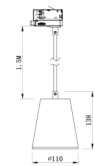

Material
Colour temp [K]
Design LED life
CRI
Initial MacAdam
Nominal Voltage
Form protection
Weight

Die-cast aluminum
 3000 K
 L70 B50 > 50 000 h (T_a 25°)
 80
 3 SDCM
 230/240 V, 50 Hz
 IP 20, Class I, CE-approved
 0,86 kg

Dimensions [mm]

Colours

Item No.	Description	Painting colour	Power	Lumen output	EEC	LED Colour	Amount/Fuse 16 A C-type	Amount/Fuse 10 A C-type
150807-830-3801	oneLED AC Pendelum, Flood	White	20 W	1 350 lm	A	3000 K	51	32
150807-830-3801	oneLED AC Pendelum, Flood	Grey	20 W	1 350 lm	A	3000 K	51	32
150807-830-3801	oneLED AC Pendelum, Flood	Black	20 W	1 350 lm	A	3000 K	51	32