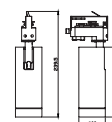

Colours [*]

1

2

3