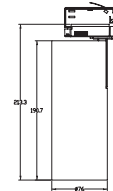

## capellaLED Midi

Medium sized LED spotlight with outstanding colour rendering of CRI +90 level and very high anti-glare with black reflector ring inside.

Lightfixture body made of aluminium. Passive cooling of the LED chip for optimum service life and reliability.

Die-cast aluminium  
 3000 K B BBL  
 L70 B10 > 50 000 h (T<sub>a</sub> 25°)  
 +90  
 3 SDCM  
 20 W  
 230/240 V, 50 Hz  
 IP 20. Class I. CE-approved  
 0,95 kg

**Dimensions [mm]**

**Colours [\*]**

Item No.	Description	Painting colour	Power	Lumen output	EEC	LED Colour temperature	Amount/Fuse 16 A C-type	Amount/Fuse 16 A B-type
180501-930-120[*]	capellaLED Midi, 930 B BBL, Spot 12°	White	20 W	1500 lm	A+	3000 K B BBL	51	32
180501-930-240[*]	capellaLED Midi, 930 B BBL, Medium 24°	White	20 W	1500 lm	A+	3000 K B BBL	51	32
180501-930-380[*]	capellaLED Midi, 930 B BBL, Flood 38°	White	20 W	1500 lm	A+	3000 K B BBL	51	32