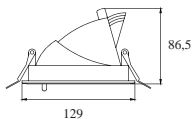

Available in a variation of LED spectrum colours.

Including electronic gear with 3,0 meter cable and 2-pin plug.

Material
Colour temp [K]
Design LED life
CRI
Initial MacAdam
Power
Nominal Voltage
Form protection
Weight

Die-cast aluminium
 3000 K B BBL
 L70 B10 > 50 000 h (T_a 25°)
 90
 3 SDCM
 20 W
 230/240 V, 50 Hz
 IP 20, Class III. CE-approved
 1,0 kg

Dimensions [mm] / Saw instructions

ø 117 mm

Colours [*]

1

2

3

Item No.	Description	Painting colour	Power	Lumen output	EEC	LED Colour temperature	Amount/Fuse 16 A C-type	Amount/Fuse 16 A B-type
020-20930-120[*]	dropLED Midi, Spot 12°	[*]	20 W	1475 lm	A+	3000 K B BBL	51	32
020-20930-240[*]	dropLED Midi, Medium 24°	[*]	20 W	1475 lm	A+	3000 K B BBL	51	32
020-20930-380[*]	dropLED Midi, Flood 38°	[*]	20 W	1475 lm	A+	3000 K B BBL	51	32