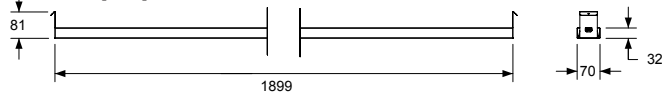

ecoBEAM LED G3

A very powerful and extremely high efficient LED lighting for general lighting with double parabolic reflector.

Adapted for installation in grid ceiling with beam dimensions of 80x100 mm c/c 2,0 m.

Available with narrow or medium reflectors for optimal light distribution.

7-years LED warranty.

Material Powder painted steel
Colour temp [K] 3000 / 3500 K or 4000 K
Design LED life L80 B10 > 50 000 h (T_a 25°)
Driver lifetime 100 000 h
CRI +80
Initial MacAdam 3 SDCM
Lumen range 5 900 - 8300 lm
Nominal Voltage 230/240 V, 50 Hz
Form protection IP 20. Class III. CE-approved
Weight 2,3 kg
Connection 3,5 m cable with 2-pin plug on separate driver
On request

Dial

Dimensions [mm]

Installation in profile / module