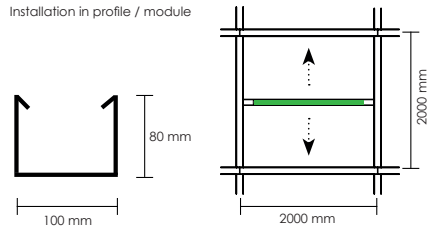

Installation in profile / module