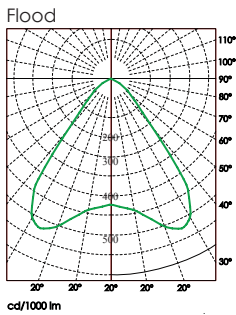

Installation in profile / module