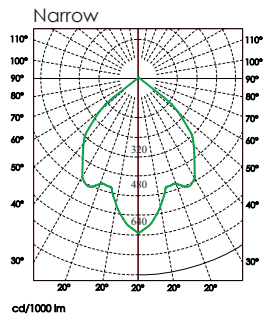

ecoBEAM LED G3

A very powerful and extremely high efficient LED lighting for general lighting with double parabolic reflector.

Adapted for installation in grid ceiling with beam dimensions of 80x100 mm c/c 2,0 m.

Dial

Dimensions [mm]

Installation in profile / module

Item No.	Description	Reflector /Beam	Painting colour	Energy consumption	Lumen output	EEC	Colour temperature, CRI	Amount/Fuse 16 A C-type	Amount/Fuse 10 A C-type
161005 830 10 10	ecoBEAM LED GRID, 830, White, F2x2	Flood	White	Select driver *	See selected driver	A++	3000 K, CRI > 80		
161005 835 10 10	ecoBEAM LED GRID, 835, White, F2x2	Flood	White	Select driver *	See selected driver	A++	3500 K, CRI > 80		
161005 840 10 10	ecoBEAM LED GRID, 840, White, F2x2	Flood	White	Select driver *	See selected driver	A++	4000 K, CRI > 80		
161005 830 20 10	ecoBEAM LED GRID, 830, White, F2x2	Narrow	White	Select driver *	See selected driver	A++	3000 K, CRI > 80		
161005 835 20 10	ecoBEAM LED GRID, 835, White, F2x2	Narrow	White	Select driver *	See selected driver	A++	3500 K, CRI > 80		
161005 840 20 10	ecoBEAM LED GRID, 840, White, F2x2	Narrow	White	Select driver *	See selected driver	A++	4000 K, CRI > 80		
161005 900	LED Driver 900 mA, 3,5 m cable and plug			33 W	4 286 lm			42	26
161005 1050	LED Driver 1050 mA, 3,5 m cable and plug			38 W	4 870 lm			42	26
161005 1200	LED Driver 1200 mA, 3,5 m cable and plug			44 W	5 489 lm			42	26
161005 1300	LED Driver 1300 mA, 3,5 m cable and plug			47 W	5 941 lm			30	18
161005 1400	LED Driver 1400 mA, 3,5 m cable and plug			51 W	6 351 lm			30	18
161005 1500	LED Driver 1500 mA, 3,5 m cable and plug			55 W	6 750 lm			25	15
161005 1700	LED Driver 1700 mA, 3,5 m cable and plug			63 W	7 616 lm			25	15
161005 1800-G2	LED Driver 1800 mA, 3,5 m cable and plug			69 W	8 175 lm			15	11