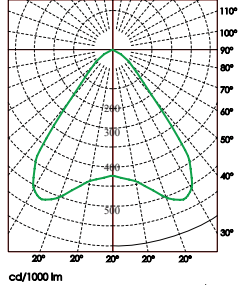

Narrow

Item No.	Description	Reflector /Beam	Painting colour	Energy consumption	Lumen output	EEC	Colour temperature, CRI	Amount/Fuse 16 A C-type	Amount/Fuse 10 A C-type
161005 830 10 10	ecoBEAM LED GRID, 830, White, F2x2	Flood	White	Select driver *	See selected driver	A++	3000 K, CRI > 80	26	16
161005 835 10 10	ecoBEAM LED GRID, 835, White, F2x2	Flood	White	Select driver *	See selected driver	A++	3500 K, CRI > 80	26	16
161005 840 10 10	ecoBEAM LED GRID, 840, White, F2x2	Flood	White	Select driver *	See selected driver	A++	4000 K, CRI > 80	26	16
161005 830 20 10	ecoBEAM LED GRID, 830, White, F2x2	Narrow	White	Select driver *	See selected driver	A++	3000 K, CRI > 80	26	16
161005 835 20 10	ecoBEAM LED GRID, 835, White, F2x2	Narrow	White	Select driver *	See selected driver	A++	3500 K, CRI > 80	26	16
161005 840 20 10	ecoBEAM LED GRID, 840, White, F2x2	Narrow	White	Select driver *	See selected driver	A++	4000 K, CRI > 80	26	16
161005 1200	LED Driver 1200 mA, 3,5 m cable and plug			39 W	5 460 lm				
161005 1300	LED Driver 1300 mA, 3,5 m cable and plug			42 W	5 880 lm				
161005 1400	LED Driver 1400 mA, 3,5 m cable and plug			45 W	6 300 lm				
161005 1500	LED Driver 1500 mA, 3,5 m cable and plug			49 W	6 860 lm				
161005 1600	LED Driver 1600 mA, 3,5 m cable and plug			52 W	7 280 lm				
161005 1700	LED Driver 1700 mA, 3,5 m cable and plug			55 W	7 700 lm				
161005 1800-G2	LED Driver 1800 mA, 3,5 m cable and plug			58 W	8 120 lm				