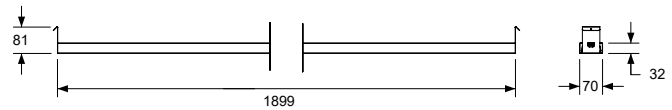

2,3 kg

3,5 m cable with 2-pin plug on

separate driver

On request

Dial

Dimensions [mm]

Installation in profile / module

Flood