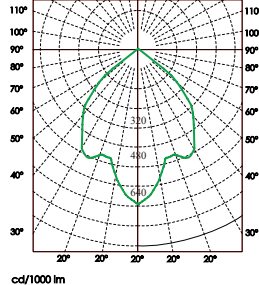

Narrow

Item No.	Description	Reflector /Beam	Painting colour	Energy consumption	Lumen output	EEC	Colour temperature, CRI	Amount/Fuse 16 A C-type	Amount/Fuse 10 A C-type
161005 830 10 10	ecoBEAM LED GRID, 830, White, F2x2	Flood	White	Select driver *	See selected driver	A++	3000 K, CRI > 80	26	16
161005 835 10 10	ecoBEAM LED GRID, 835, White, F2x2	Flood	White	Select driver *	See selected driver	A++	3500 K, CRI > 80	26	16
161005 840 10 10	ecoBEAM LED GRID, 840, White, F2x2	Flood	White	Select driver *	See selected driver	A++	4000 K, CRI > 80	26	16
161005 830 20 10	ecoBEAM LED GRID, 830, White, F2x2	Narrow	White	Select driver *	See selected driver	A++	3000 K, CRI > 80	26	16
161005 835 20 10	ecoBEAM LED GRID, 835, White, F2x2	Narrow	White	Select driver *	See selected driver	A++	3500 K, CRI > 80	26	16
161005 840 20 10	ecoBEAM LED GRID, 840, White, F2x2	Narrow	White	Select driver *	See selected driver	A++	4000 K, CRI > 80	26	16
161005 1200	LED Driver 1200 mA, 3,5 m cable and plug			39 W	5 460 lm				
161005 1300	LED Driver 1300 mA, 3,5 m cable and plug			42 W	5 880 lm				
161005 1400	LED Driver 1400 mA, 3,5 m cable and plug			45 W	6 300 lm				
161005 1500	LED Driver 1500 mA, 3,5 m cable and plug			49 W	6 860 lm				
161005 1600	LED Driver 1600 mA, 3,5 m cable and plug			52 W	7 280 lm				
161005 1700	LED Driver 1700 mA, 3,5 m cable and plug			55 W	7 700 lm				
161005 1800-G2	LED Driver 1800 mA, 3,5 m cable and plug			58 W	8 120 lm				