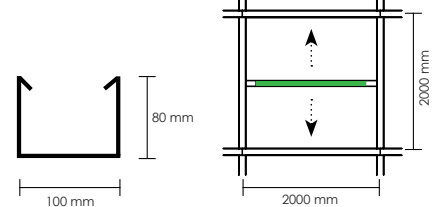

ecoBEAM LED G4

A very powerful and extremely high efficient LED lighting for general lighting with double parabolic reflector.

Adapted for installation in grid ceiling with beam dimensions of 80x100 mm c/c 2,0 m.

2,3 kg

3,5 m cable with 2-pin plug on

separate driver

On request

Dial

Dimensions [mm]

Installation in profile / module

Flood