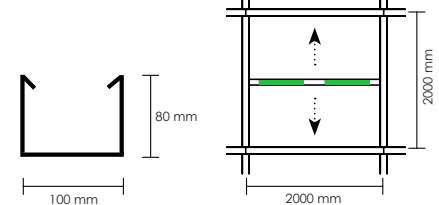

ultraBEAM LED G3

A very powerful and extremely high efficient LED lighting for general lighting with two LED strips and double parabolic reflector.

Adapted for installation in grid ceiling with beam dimensions of 80x100 mm c/c 2,0 m.

Dail

Dimensions [mm]

Flood

cd/1000 lm

Narrow

cd/1000 lm

Installation in profile / module

Item No.	Description	Reflector /Beam	Painting colour	Energy consumption	Lumen output	EEC	Colour temperature, CRI	Amount/Fuse 16 A C-type	Amount/Fuse 16 A B-type
150130 830 10 15	ultraBEAM LED G3, 830, White, F2x2	Flood	White	Select driver *	See selected driver	A++	3000 K, CRI > 80		
150130 835 10 15	ultraBEAM LED G3, 835, White, F2x2	Flood	White	Select driver *	See selected driver	A++	3500 K, CRI > 80		
150130 840 10 15	ultraBEAM LED G3, 840, White, F2x2	Flood	White	Select driver *	See selected driver	A++	4000 K, CRI > 80		
150130 830 20 15	ultraBEAM LED G3, 830, White, F2x2	Narrow	White	Select driver *	See selected driver	A++	3000 K, CRI > 80		
150130 835 20 15	ultraBEAM LED G3, 835, White, F2x2	Narrow	White	Select driver *	See selected driver	A++	3500 K, CRI > 80		
150130 840 20 15	ultraBEAM LED G3, 840, White, F2x2	Narrow	White	Select driver *	See selected driver	A++	4000 K, CRI > 80		
161005 900	LED Driver 900 mA, 3,5 m cable and plug			27 W	3800 lm			42	25
161005 1050	LED Driver 1050 mA, 3,5 m cable and plug			30 W	4 300 lm			42	25
161005 1200	LED Driver 1200 mA, 3,5 m cable and plug			35 W	5000 lm			42	25
161005 1300	LED Driver 1300 mA, 3,5 m cable and plug			39 W	5300 lm			30	18
161005 1400	LED Driver 1400 mA, 3,5 m cable and plug			41 W	5 700 lm			30	18
161005 1500	LED Driver 1500 mA, 3,5 m cable and plug			45 W	6 000 lm			25	15
161005 1700	LED Driver 1700 mA, 3,5 m cable and plug			50 W	6 700 lm			25	15
161005 1800-G2	LED Driver 1800 mA, 3,5 m cable and plug			55 W	7 250 lm			20	12
161005 2000	LED Driver 2000 mA, 3,5 m cable and plug			64 W	8 100 lm			20	12