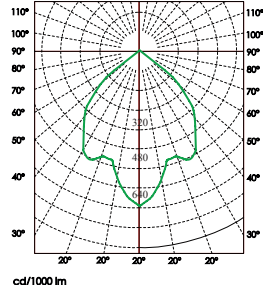

Dail

Dimensions [mm]

Flood

cd/1000 lm

Narrow

cd/1000 lm

Installation in profile / module

Item No.	Description	Reflector /Beam	Painting colour	Energy consumption	Lumen output	EEC	Colour temperature, CRI	Amount/Fuse 16 A C-type	Amount/Fuse 16 A B-type
150130 830 10 15	ultraBEAM LED G3, 830, White, F2x2	Flood	White	Select driver *	See selected driver	A++	3000 K, CRI > 80		
150130 835 10 15	ultraBEAM LED G3, 835, White, F2x2	Flood	White	Select driver *	See selected driver	A++	3500 K, CRI > 80		
150130 840 10 15	ultraBEAM LED G3, 840, White, F2x2	Flood	White	Select driver *	See selected driver	A++	4000 K, CRI > 80		
150130 830 20 15	ultraBEAM LED G3, 830, White, F2x2	Narrow	White	Select driver *	See selected driver	A++	3000 K, CRI > 80		
150130 835 20 15	ultraBEAM LED G3, 835, White, F2x2	Narrow	White	Select driver *	See selected driver	A++	3500 K, CRI > 80		
150130 840 20 15	ultraBEAM LED G3, 840, White, F2x2	Narrow	White	Select driver *	See selected driver	A++	4000 K, CRI > 80		
161005 900	LED Driver 900 mA, 3,5 m cable and plug			27 W	3800 lm			42	25
161005 1050	LED Driver 1050 mA, 3,5 m cable and plug			30 W	4 300 lm			42	25
161005 1200	LED Driver 1200 mA, 3,5 m cable and plug			35 W	5000 lm			42	25
161005 1300	LED Driver 1300 mA, 3,5 m cable and plug			39 W	5300 lm			30	18
161005 1400	LED Driver 1400 mA, 3,5 m cable and plug			41 W	5 700 lm			30	18
161005 1500	LED Driver 1500 mA, 3,5 m cable and plug			45 W	6 000 lm			25	15
161005 1700	LED Driver 1700 mA, 3,5 m cable and plug			50 W	6 700 lm			25	15
161005 1800-G2	LED Driver 1800 mA, 3,5 m cable and plug			55 W	7 250 lm			20	12
161005 2000	LED Driver 2000 mA, 3,5 m cable and plug			64 W	8 100 lm			20	12