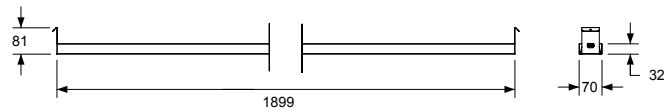

ultraBEAM LED G3

A very powerful and extremely high efficient LED lighting for general lighting with two LED strips and double parabolic reflector.

Adapted for installation in grid ceiling with beam dimensions of 80x100 mm c/c 2,0 m.

Available with narrow or medium reflectors for optimal light distribution.

7-years LED and driver warranty.

Material
Colour temp [K]
Design LED life
Driver lifetime
CRI
Initial MacAdam
Lumen range
Nominal Voltage
Form protection
Weight
Connection

Powder painted steel
3000 / 3500 K or 4000 K
L80 B10 > 80 000 h (T_g 25°)
100 000 h
+80
3 SDCM
5 248 - 5 525 lm
230/240 V, 50 Hz
IP 20. Class I. CE-approved
2,7 kg
3,5 m cable with 2-pin plug on separate driver
On request

Dail

Dimensions [mm]

cd/1000 lm

cd/1000 lm