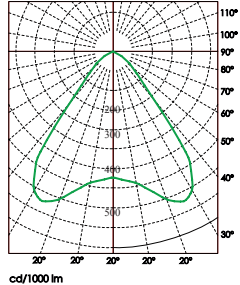

Flood

cd/1000 lm