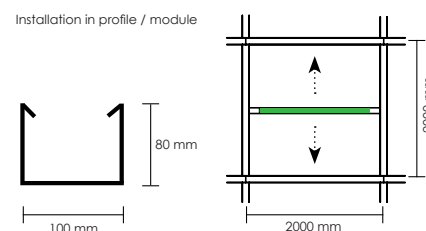

Item No.	Description	Reflector /Beam	Painting colour	Energy consumption	Lumen output	Colour temperature, CRI	Amount/Fuse 16 A C-type	Amount/Fuse 10 A C-type
221005 830 10 1001	ecoLENS LED GRID, 830, White, F2x2	Narrow	White	Select driver *	See selected driver	3000 K, CRI > 80		
221005 830 10 1002	ecoBEAM LED GRID, 830, White, F2x2	Medium	White	Select driver *	See selected driver	3000 K, CRI > 80		
221005 830 10 1003	ecoBEAM LED GRID, 830, White, F2x2	Wide	White	Select driver *	See selected driver	3000 K, CRI > 80		
221005 830 10 1004	ecoBEAM LED GRID, 830, White, F2x2	Double Asymmetric	White	Select driver *	See selected driver	3000 K, CRI > 80		
221005 830 10 1005	ecoBEAM LED GRID, 830, White, F2x2	Asymmetric	White	Select driver *	See selected driver	3000 K, CRI > 80		
221005 835 10 1001	ecoLENS LED GRID, 835, White, F2x2	Narrow	White	Select driver *	See selected driver	3500 K, CRI > 80		
221005 835 10 1002	ecoBEAM LED GRID, 835, White, F2x2	Medium	White	Select driver *	See selected driver	3500 K, CRI > 80		
221005 835 10 1003	ecoBEAM LED GRID, 835, White, F2x2	Wide	White	Select driver *	See selected driver	3500 K, CRI > 80		
221005 835 10 1004	ecoBEAM LED GRID, 835, White, F2x2	Double Asymmetric	White	Select driver *	See selected driver	3500 K, CRI > 80		
221005 835 10 1005	ecoBEAM LED GRID, 835, White, F2x2	Asymmetric	White	Select driver *	See selected driver	3500 K, CRI > 80		
221005 835 10 1001	ecoLENS LED GRID, 840, White, F2x2	Narrow	White	Select driver *	See selected driver	4000 K, CRI > 80		
221005 835 10 1002	ecoBEAM LED GRID, 840, White, F2x2	Medium	White	Select driver *	See selected driver	4000 K, CRI > 80		
221005 835 10 1003	ecoBEAM LED GRID, 840, White, F2x2	Wide	White	Select driver *	See selected driver	4000 K, CRI > 80		
221005 835 10 1004	ecoBEAM LED GRID, 840, White, F2x2	Double Asymmetric	White	Select driver *	See selected driver	4000 K, CRI > 80		
221005 835 10 1005	ecoBEAM LED GRID, 845, White, F2x2	Asymmetric	White	Select driver *	See selected driver	4000 K, CRI > 80		
161005 1800-G2	csLED Driver 1800 mA, 3,5 m cable and plug			56 W	8617 lm		40	24
161005 1800-DS	csLED Driver, D-switch 1,2-1,9 A, 3,5 m cable and plug			39 - 62 W	6031 - 9087 lm		40	24
161005 1400-DS2	csLED Driver 2-channel, D-switch 1,2-1,5 A, 3,5 m cable and plug			2 x (39 - 49 W)	6031 - 7300 lm		40	24

Caleidoscope