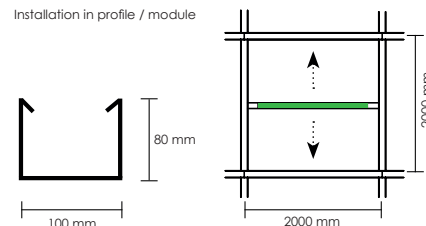

Item No.	Description	Reflector /Beam	Painting colour	Energy consumption	Lumen output	Colour temperature, CRI	Amount/Fuse 16 A C-type	Amount/Fuse 10 A C-type
221005 830 10 1001	ecoLENS LED GRID, 830, White, F2x2	Narrow	White	Select driver *	See selected driver	3000 K, CRI > 80		
221005 830 10 1002	ecoBEAM LED GRID, 830, White, F2x2	Medium	White	Select driver *	See selected driver	3000 K, CRI > 80		
221005 830 10 1003	ecoBEAM LED GRID, 830, White, F2x2	Wide	White	Select driver *	See selected driver	3000 K, CRI > 80		
221005 830 10 1004	ecoBEAM LED GRID, 830, White, F2x2	Double Asymmetric	White	Select driver *	See selected driver	3000 K, CRI > 80		
221005 830 10 1005	ecoBEAM LED GRID, 830, White, F2x2	Asymmetric	White	Select driver *	See selected driver	3000 K, CRI > 80		
221005 835 10 1001	ecoLENS LED GRID, 835, White, F2x2	Narrow	White	Select driver *	See selected driver	3500 K, CRI > 80		
221005 835 10 1002	ecoBEAM LED GRID, 835, White, F2x2	Medium	White	Select driver *	See selected driver	3500 K, CRI > 80		
221005 835 10 1003	ecoBEAM LED GRID, 835, White, F2x2	Wide	White	Select driver *	See selected driver	3500 K, CRI > 80		
221005 835 10 1004	ecoBEAM LED GRID, 835, White, F2x2	Double Asymmetric	White	Select driver *	See selected driver	3500 K, CRI > 80		
221005 835 10 1005	ecoBEAM LED GRID, 835, White, F2x2	Asymmetric	White	Select driver *	See selected driver	3500 K, CRI > 80		
221005 835 10 1001	ecoLENS LED GRID, 840, White, F2x2	Narrow	White	Select driver *	See selected driver	4000 K, CRI > 80		
221005 835 10 1002	ecoBEAM LED GRID, 840, White, F2x2	Medium	White	Select driver *	See selected driver	4000 K, CRI > 80		
221005 835 10 1003	ecoBEAM LED GRID, 840, White, F2x2	Wide	White	Select driver *	See selected driver	4000 K, CRI > 80		
221005 835 10 1004	ecoBEAM LED GRID, 840, White, F2x2	Double Asymmetric	White	Select driver *	See selected driver	4000 K, CRI > 80		
221005 835 10 1005	ecoBEAM LED GRID, 845, White, F2x2	Asymmetric	White	Select driver *	See selected driver	4000 K, CRI > 80		
161005 1800-G2	csLED Driver 1800 mA, 3,5 m cable and plug			56 W	8617 lm		40	24
161005 1800-DS	csLED Driver, D-switch 1,2-1,9 A, 3,5 m cable and plug			39 - 62 W	6031 - 9087 lm		40	24

Caleidoscope