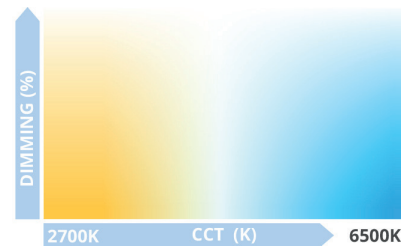

Dimensions [mm]:

Colours [*]

CASAMBI

XPRESS-W

Xpress Casambi Wall Mounted Programmable switch.

Bluetooth Control

Casambi Software can be downloaded to your iOS or Android device.

Tunable White - 2700 - 6500 K
Dimmable 0 - 100 %