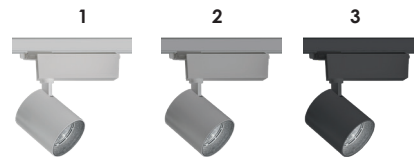

plainLED G4 TW, Casambi

LED spotlight with integrated tuneable white Casambi technology for mounting on 3-phase track.

Passive cooling of the LED chip for optimal service life and reliability. Each spotlight is including with an additional reflector kit with 17° spot and 54° degree.

Material	Die-cast aluminium
Colour temp [K]	3000 K B BBL
Design LED life	L70 B10 > 50 000 h (T ₀ 25°)
CRI	> 90
Initial MacAdam	2 SDCM
Nominal Voltage	230/240 V, 50 Hz
Form protection	IP 20. Class I. CE-approved
Bluetooth control system	Casambi Bluetooth Control System
Weight	0,7 kg

Dimensions [mm]:

Colours [*]

CASAMBI

XPRESS-W

Xpress Casambi Wall Mounted Programmable switch.

Bluetooth Control

Casambi Software can be downloaded to your iOS or Android device.

Tunable White - 2700 - 6500 K
Dimmable 0 - 100 %