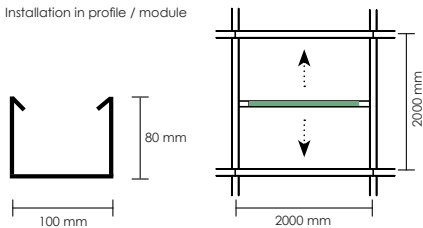

ecoLENS GRID

A very powerful and extremely high efficient general LED luminaire.

Adapted for installation in grid ceiling with beam dimensions of 80x100 mm c/c 2,0 m.
Other grid size on request.

Available with five different optics. Narrow 30°, Medium 60°, Wide 90°, XL-Wide 110°, double asymmetric and single asymmetric.

7-years LED warranty.

Material	Powder painted steel
Colour temp [K]	3000 / 3500 K or 4000 K
Design LED life (T_a 25°)	L90 50 000 h
Max lumen out / watt	157 lm/W
Driver lifetime	100 000 h
CRI	+80 (+ 90 on request)
Initial MacAdam	3 SDCM
Lumen range max	9000 lm
Nominal Voltage	230/240 V, 50 Hz
Form protection	IP 20. Class III. CE-approved
Weight	1,9 kg
Connection	3,5 m cable with 2-pin plug on separate driver On request
Dali	
Dimensions [mm]	L1900 x H50 x B35 mm

Installation in profile / module