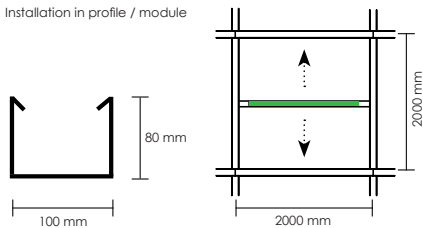

ecoLENS GRID

A very powerful and extremely high efficient general LED luminaire.

Adapted for installation in grid ceiling with beam dimensions of 80x100 mm c/c 2,0 m.
Other grid size on request.

Available with five different optics. Narrow 30°, Medium 60°, Wide 90°, XL-Wide 110°, double asymmetric and single asymmetric.

7-years LED warranty.

Material	Powder painted steel
Colour temp [K]	3000 / 3500 K or 4000 K
Design LED life (T_a 25°)	L90 50 000 h
Max lumen out / watt	157 lm/W
Driver lifetime	100 000 h
CRI	+80 (+ 90 on request)
Initial MacAdam	3 SDCM
Lumen range max	9000 lm
Nominal Voltage	230/240 V, 50 Hz
Form protection	IP 20, Class III, CE-approved
Weight	1,9 kg
Connection	3,5 m cable with 2-pin plug on separate driver On request
Dali	
Dimensions [mm]	L1900 x H500 x B35 mm

Installation in profile / module