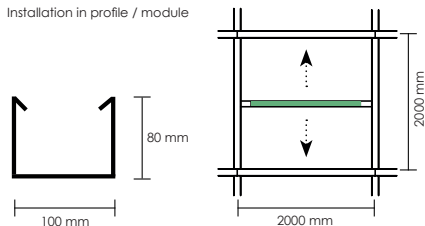

ecoLENS GRID

A very powerful and extremely high efficient general LED luminaire.

Adapted for installation in grid ceiling with beam dimensions of 80x100 mm c/c 2,0 m.
Other grid size on request.

Available with five different optics. Narrow 30°, Medium 60°, Wide 90°, XL-Wide 110°, double asymmetric and single asymmetric.

7-years LED warranty.

Material	Powder painted steel
Colour temp [K]	3000 / 3500 K or 4000 K
Design LED life (T_a 25°)	L90 50 000 h
Max lumen out / watt	157 lm/W
Driver lifetime	100 000 h
CRI	+80 (+ 90 on request)
Initial MacAdam	3 SDCM
Lumen range max	9000 lm
Nominal Voltage	230/240 V, 50 Hz
Form protection	IP 20. Class III. CE-approved
Weight	1,9 kg
Connection	3,5 m cable with 2-pin plug on separate driver On request
Dali	
Dimensions [mm]	L1900 x H50 x B35 mm

Installation in profile / module