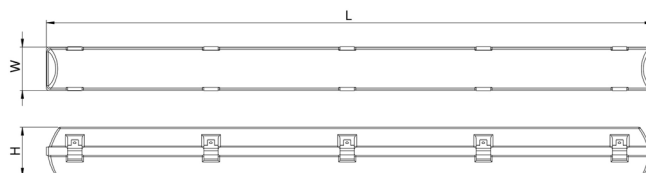

Housing: polycarbonate

Colour: light grey

Material	Polycarbonate
Colour temp [K]	3000 / 4000 K
Design LED life	L90 50 000 h (T _a 25°)
Driver lifetime	100 000 h
CRI	+80
Initial MacAdam	3 SDCM
Lumen range max	10 356 lm
Nominal Voltage	230/240 V, 50 Hz
Form protection	IP66, Class III, CE-approved
Mechanical resistance	IK10
Weight	2,1 kg - 2,6 kg
Connection	Push-in terminal, 5x2x2.5mm ²

Available options

MW - Micro Wave Sensor
Corridore driver
Dali

9002154 2 x Suspension MTG KIT 1.5m

Item No.	Description	Reflector	Dimensions	Painting colour	Energy consumption	Lumen output	Colour temperature, CRI
1105246	Barat LED1x6750 G250 T840 PC/PC OP LT80	Opal diffuser	L 1272 x H96 x W111mm	Light grey	41 W	6368 lm	4000 K, CRI 80
1105247	Barat LED1x8950 G251 T840 PC/PC OP LT80	Opal diffuser	L 1272 x H96 x W111mm	Light grey	52 W	8950 lm	4000 K, CRI 80
1105248	Barat LED1x12050 G252 T840 PC/PC OP LT80	Opal diffuser	L 1572 x H96 x W111mm	Light grey	70 W	12 050 lm	4000 K, CRI 80
9002154	2 x Suspension MTG KIT - 1.5m						