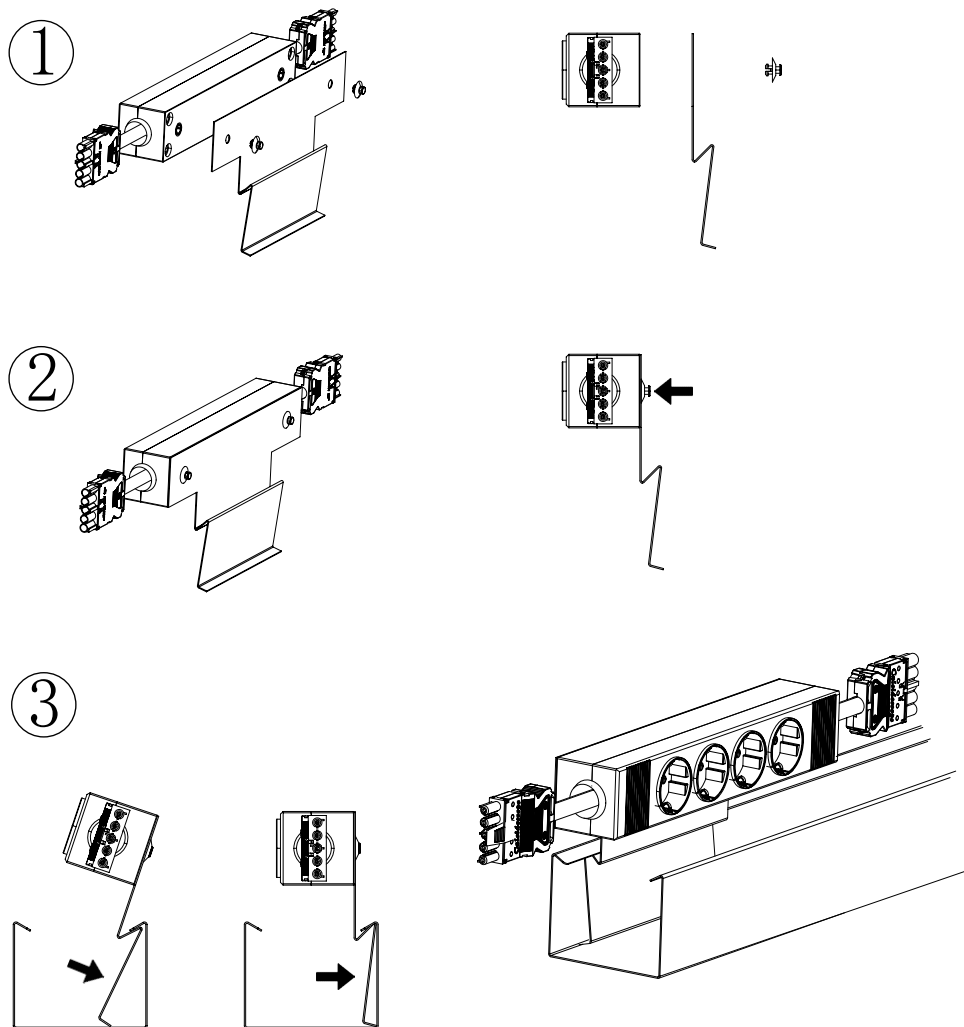

INSTRUCTIONS

Fixing csNET 4-way socket to Fixpoint 100-80 profile with vertical bracket

CE

Caleidoscope

One Supplier • lighting • ceiling • power system
www.caleidoscope.se

INSTRUCTIONS

Fixing csNET 4-way socket to Fixpoint 100-80 profile with horizontal bracket