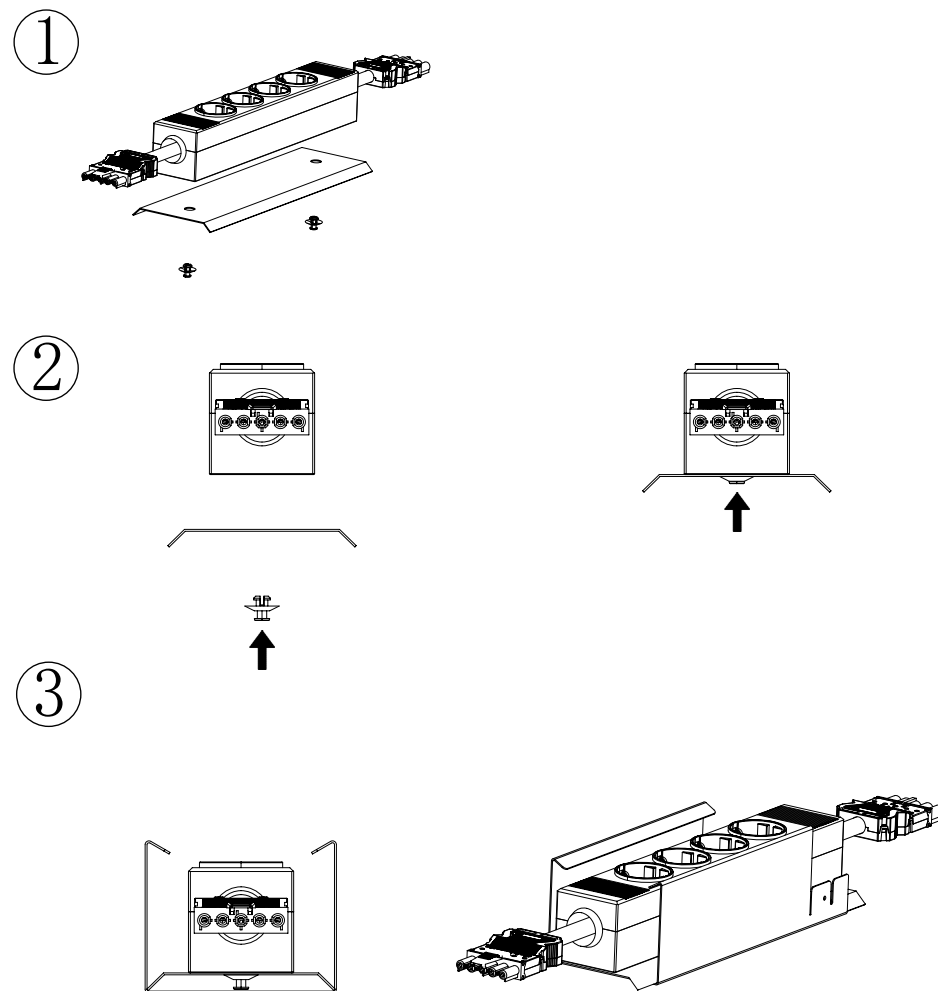

INSTRUCTIONS

Fixing csNET 4-way socket to Fixpoint 100-80 profile with vertical bracket

CE

Caleidoscope

One Supplier • lighting • ceiling • power system
www.caleidoscope.se

INSTRUCTIONS

Fixing csNET 4-way socket to Fixpoint 100-80 profile with horizontal bracket