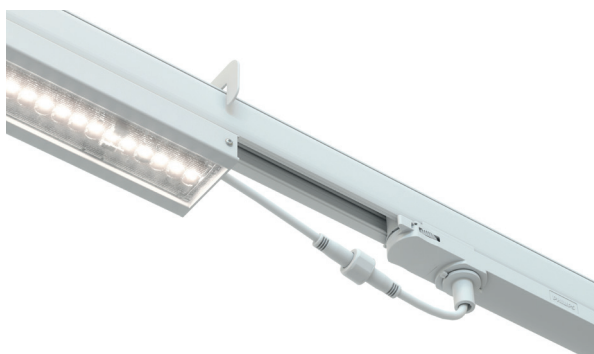

ecoLENS Track

Versatile and energyefficient LED luminaire for use as general lighting using standard 3-phase track system. Easy hung directly on the track profile.

Optical lens system creating a wellbalanced light beam.

Including integrated LED track driver with quick connectors to luminaire.

Material
Colour temp [K]
Design LED life
CRI
Initial MacAdam
Lumen from 950 - 1050 mA
Nominal Voltage
Form protection
Dali
Dimensions [mm]

Powder painted steel
 3000 K / 3500 K / 4000 K
 $L_{90} > 50\,000\text{ h}(T_a 25^\circ)$
 +80
 3 SDCM
 6700 - 7700 lm
 230/240 V, 50 Hz
 IP 20. Class III. CE-approved.
 On request
 L1415 x W63 x H22 (H97)mm