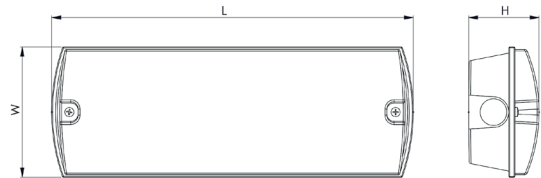

## Libra 3PLED G117 OP AUT

Surface mounted LED emergency exit sign

Light distribution type: direct

Optical system: opal polycarbonate diffuser, impact resistant

Housing: polycarbonate

Colour: white

Battery charging time: 24 hours

Battery: LiFePO4

Recognition distance: 20 meters

<b>Mains voltage</b>	220-240 V 50/60 Hz
<b>Colour temp [K]</b>	6500 K
<b>Design LED life (T<sub>a</sub> 25° )</b>	50000/L70B50
<b>Emergency operating time, h</b>	3 h
<b>CRI</b>	80
<b>Connection</b>	Push-in terminal, 4x2x2.5mm <sup>2</sup>
<b>Total energy</b>	1 W
<b>Form protection</b>	IP 65. CE-approved
<b>Mechanical impact resistance</b>	IK08
<b>Weight</b>	0,5 kg
<b>Dimensions [mm]</b>	L350 x W110 x H60 mm