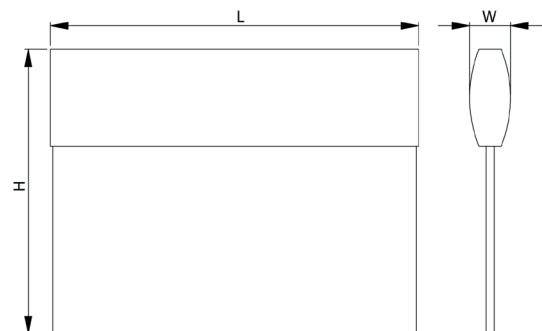

Item No.	Description	Reflector /Beam	Colour	Energy consumption	Recognition distance:	Colour temperature, CRI
1019237	Taurus 1PLED G08 Deluxe AUT	Other	Grey	1 W	30 meters	6500 K, CRI > 80
9030644	Suspension MTG KIT 1.5m (W)					
9030646	Suspension MTG KIT 3.0m (W)					

Caleidoscope